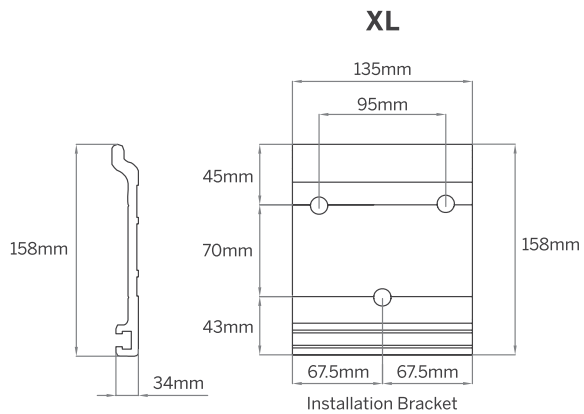

Mn3

One Module

200 cm > 450 cm
One Module with one motor & 2 rafters

Two Modules

450 cm > 900 cm
Two Modules with one motor & 3 rafters

Three Modules

900 cm > 1300 cm

Three Modules with one motor & 4 rafters

Mn4

One Module

200 cm > 450 cm
One Module with one motor & 2 rafters

Two Modules

450 cm > 900 cm
Two Modules with one motor & 3 rafters

DETAIL A

DETAIL B

DETAIL C

LT

Installation Bracket

XL

Installation Bracket