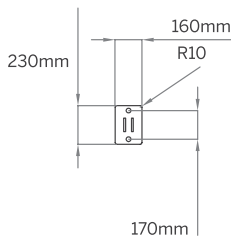

Mn3

One Module

200 cm > 450 cm
One Module with one motor & 2 rafters

Two Modules

450 cm > 900 cm
Two Modules with one motor & 3 rafters

Three Modules

900 cm > 1300 cm

Three Modules with one motor & 4 rafters

Mn4

One Module

200 cm > 450 cm
One Module with one motor & 2 rafters

Two Modules

450 cm > 900 cm
Two Modules with one motor & 3 rafters

DETAIL A

DETAIL B

DETAIL C

LT

Installation Bracket

XL

Installation Bracket