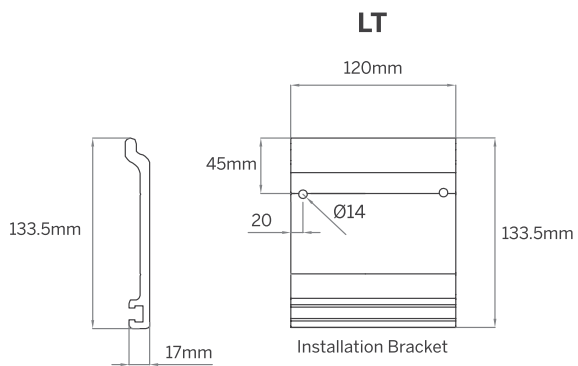

Mn3

One Module

200 cm > 450 cm
One Module with one motor & 2 rafters

Two Modules

450 cm > 900 cm
Two Modules with one motor & 3 rafters

Three Modules

900 cm > 1300 cm

Three Modules with one motor & 4 rafters

Mn4

One Module

200 cm > 450 cm
One Module with one motor & 2 rafters

Two Modules

450 cm > 900 cm
Two Modules with one motor & 3 rafters

DETAIL A

DETAIL B

DETAIL C

LT

Installation Bracket

XL

Installation Bracket