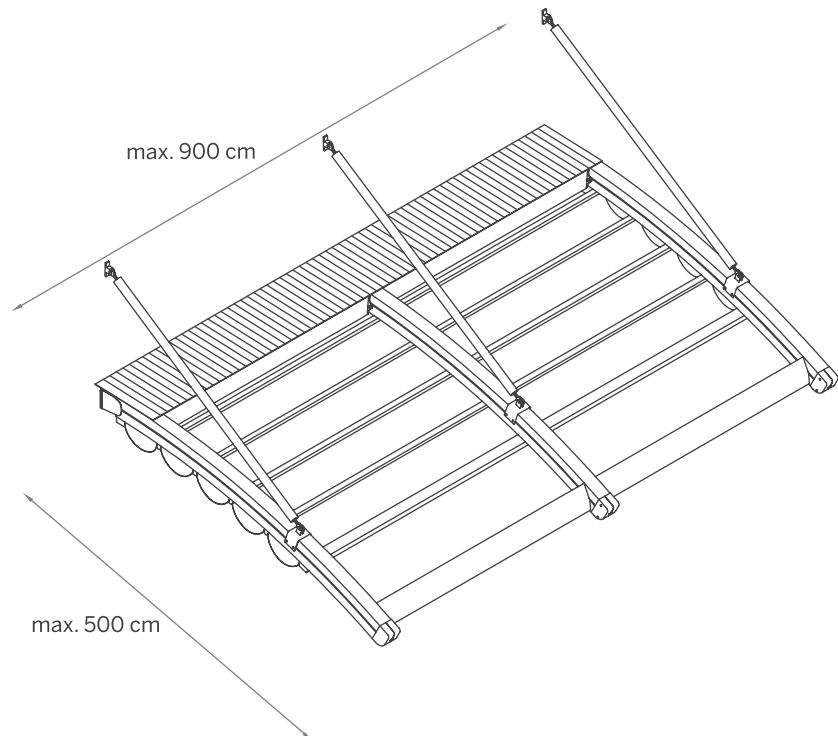

Mn3

One Module

200 cm > 450 cm
One Module with one motor & 2 rafters

Two Modules

450 cm > 900 cm
Two Modules with one motor & 3 rafters

Three Modules

900 cm > 1300 cm

Three Modules with one motor & 4 rafters

Mn4

One Module

200 cm > 450 cm
One Module with one motor & 2 rafters

Two Modules

450 cm > 900 cm
Two Modules with one motor & 3 rafters

DETAIL A

DETAIL B

DETAIL C

LT

Installation Bracket

XL

Installation Bracket